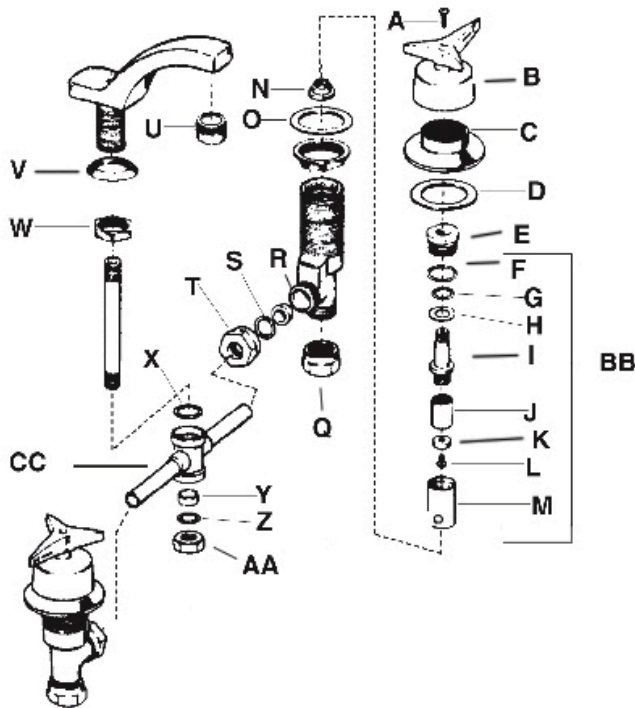

Kohler

Constellation Bancroft Lavatory

Wrist Control
Handle Option
NLA (pair)

Handle Options

A	02018	3/8" x 10-28 Bronze Round HD Screw
B	99110971	Hot/Cold Handle Pair (Old Style)
C	99100360	Escutcheon (CP)
D	04164	Washer
E	29065	Bonnet
F	00994	15/16" ID x 1-1/16" OD x 1/16" O-Ring
G	00209	7/16" x 5/8" x 3/32" O-Ring
H	13051	Brass Washer
I	303213	Hot Stem Only (CP)
I	303216	Cold Stem Only (CP)
J	14434	Plunger LH Hot
J	14435	Plunger RH Cold
J	14437	Hot Brass Plunger
J	14438	Cold Brass Plunger
K	01125	Washer for Kohler Galaxy Stem
L	02013	1/4" x 8-32 Round HD Screw (CP)
M	16719	Barrel Galaxy
N	15557	Seat Galaxy
O	37590	Washer
Q	99100362	Coupling Nut
R	14141	Slip Washer
S	13052	Packing Washer
T	99100362	Coupling Nut
U	14602	2.2 GPM Small Slotted Male Aerator
V	NLA	Washer
W	99100363	Locknut
x	08066	Gasket
Y	NLA	Packing
Z	00987	Friction Ring
AA	99100364	Locknut
BB	33467	Hot Stem Unit (Plastic Plunger)
BB	334670	Cold Stem Unit (Plastic Plunger)
BB	37258	Hot Stem Unit (Brass Plunger)
BB	372580	Cold Stem Unit (Brass Plunger)
CC	99100365	Tee Connector
	NLA	Handle Kit (CP)
	26147	Index Button Set
	14456	Handle Insert for Kohler
	99161816	Large Flair II Handle, Pair (CP)

Schematic Reference Code KOH_THS_CON

LAVATORY SCHEMATICS